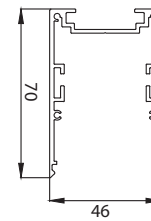

Single Line Diagram

Pendant/ Surface