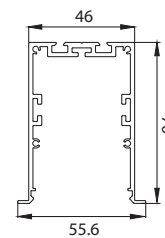

### Single Line Diagram

Pendant/ Surface

Recessed

### VIRAJ 45 LENS ( DIRECT )

Product Order Code	System Power	Dimensions
1003-1	7W	L = 300mm
1003-1	14W	L = 600mm
1003-1	21W	L = 900mm
1003-1	28W	L = 1200mm
1003-1	56W	L = 2400mm